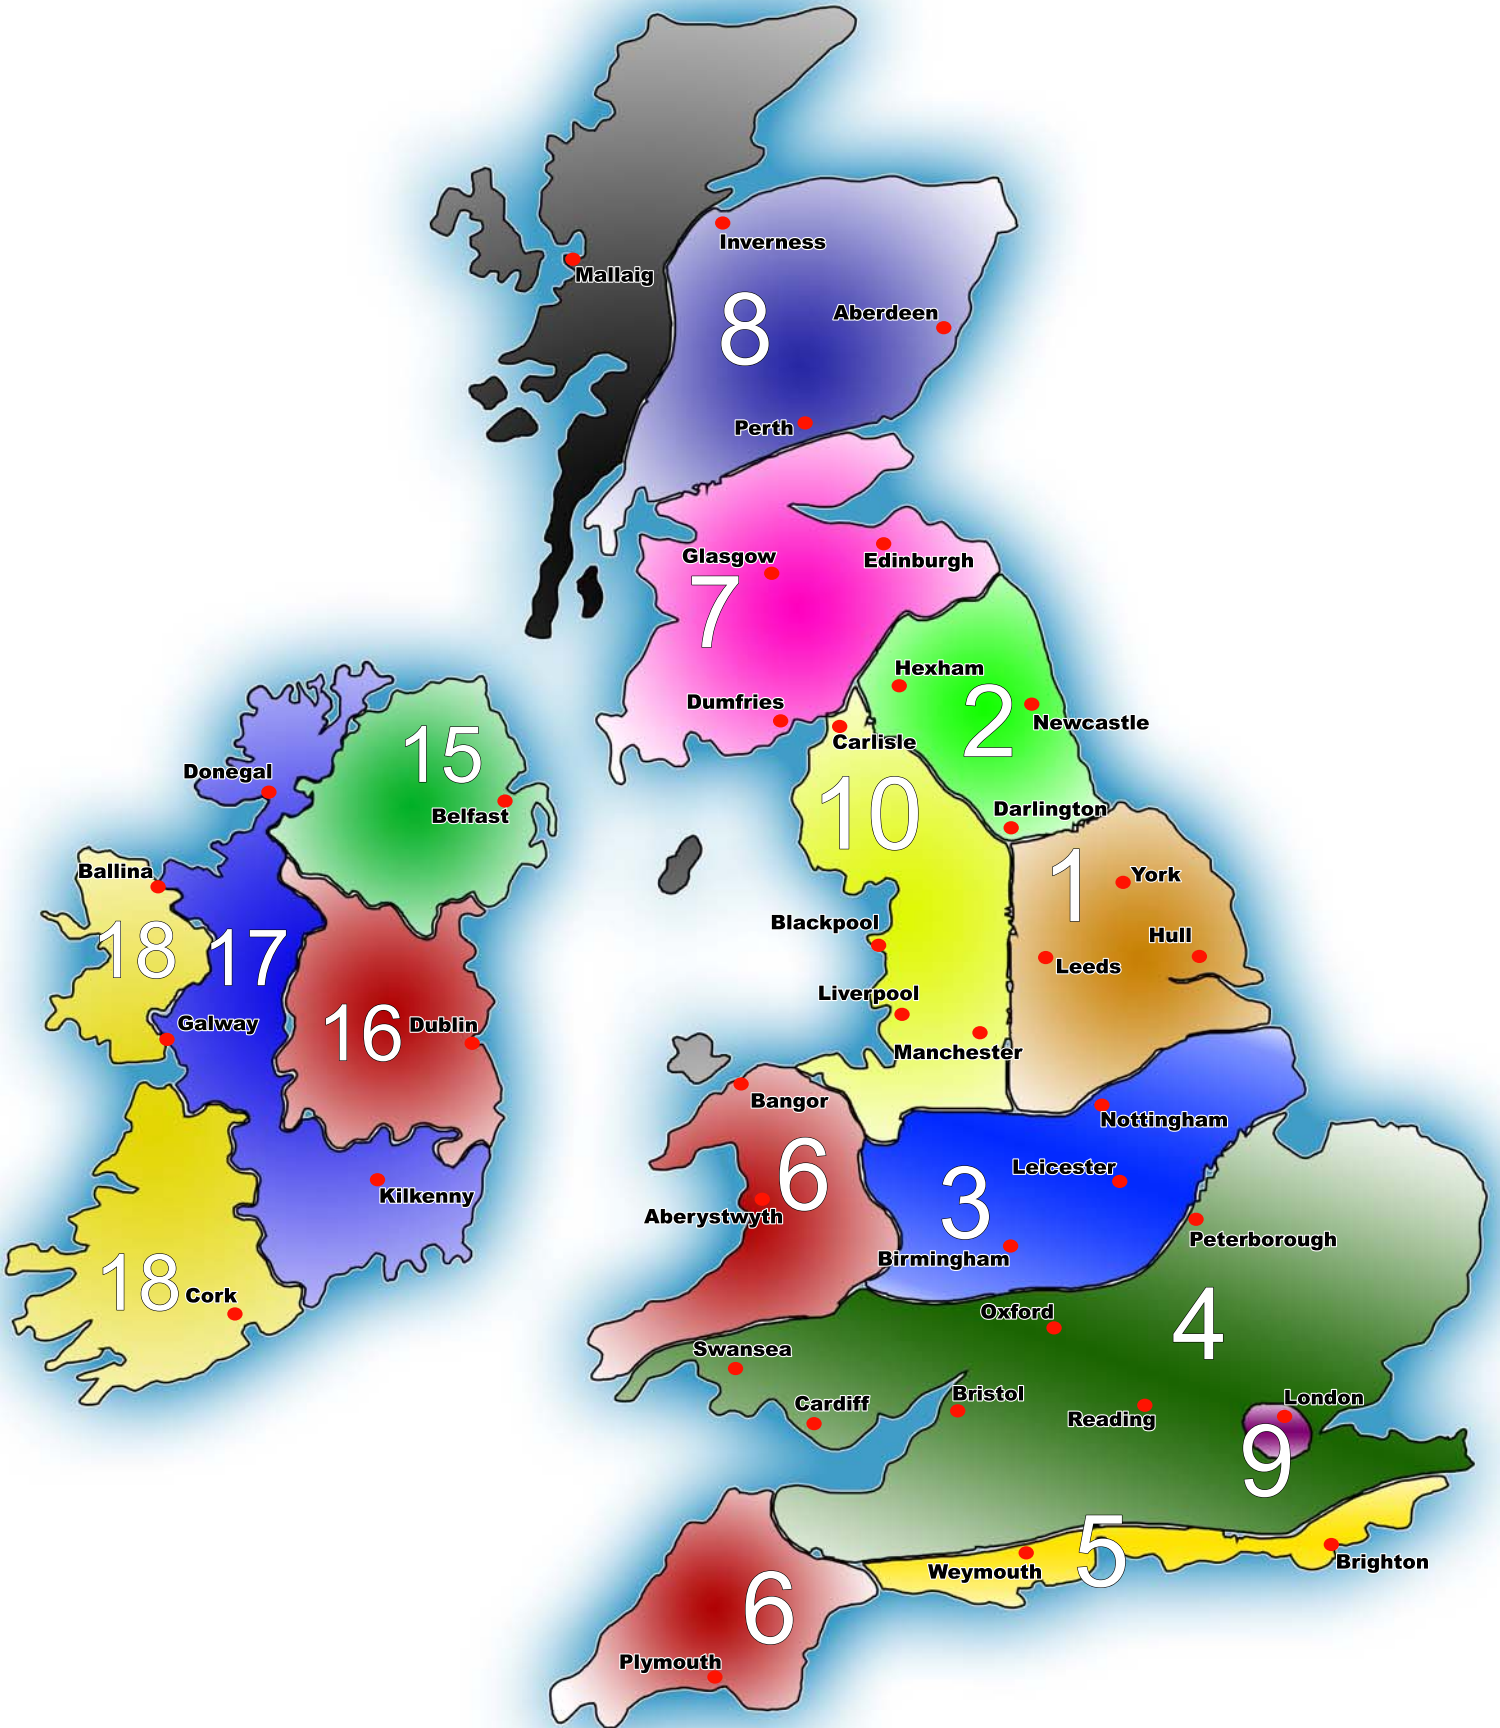

CHARGE CODE AREA MAP

Kittiwake Close, The Silverlink Business Park, Wallsend, NE28 9ND
Telephone : Tyneside (0191) 295 8800 Fax: (0191) 295 8801
E-mail : transport@davidpricefoods.co.uk

Charge Code Area Map

Please use the tables below to determine which charge area you fall under. If you cannot find your postcode in the list please contact david price food services IT department for more information.

Contents

<u>Page</u>	<u>Contents</u>
1	Area Codes (A to G)
2	Area Codes (G to SO)
3	Area Codes (SP to YO)
4	Charge Scales (Scale 1)

CV	03	Midlands
CW	10	North West
DA	09	London
DD	08	Northern Scotland
DE	03	Midlands
DG	07	Southern Scotland
DH	02	North East
DL1	02	North East
DL10	02	North East
DL6	01	Yorkshire
DN	01	Yorkshire
DT1	05	SE England
DT10	04	Southern England
DT11	05	SE England
DT9	04	Southern England
DY	03	Midlands

AB	08	Northern Scotland
AL	04	Southern England
B	03	Midlands
BA	04	Southern England
BB	10	North West
BD	01	Yorkshire
BH	05	SE England
BL	10	North West
BN	05	SE England
BR	09	London
BS	04	Southern England
BT	15	Northern Ireland

E	09	London
EC	09	London
EH	07	Southern Scotland
EN	09	London
EUROPE	EU	Europe
EX	06	Wales and SW England
FK1	07	Southern Scotland
FK10	07	Southern Scotland
FK22	07	Southern Scotland
FK9	07	Southern Scotland
FY	10	North West

CA	10	North West
CB	04	Southern England
CF	04	Southern England
CH	10	North West
CM	04	Southern England
CO	04	Southern England
CR	09	London
CT1	04	Southern England
CT10	04	Southern England
CT14	05	SE England
CT22	04	Southern England

G1	07	Southern Scotland
G10	07	Southern Scotland
G64	07	Southern Scotland
G85	07	Southern Scotland
GL	04	Southern England
GU	04	Southern England
HA	09	London
HD	01	Yorkshire
HG	01	Yorkshire